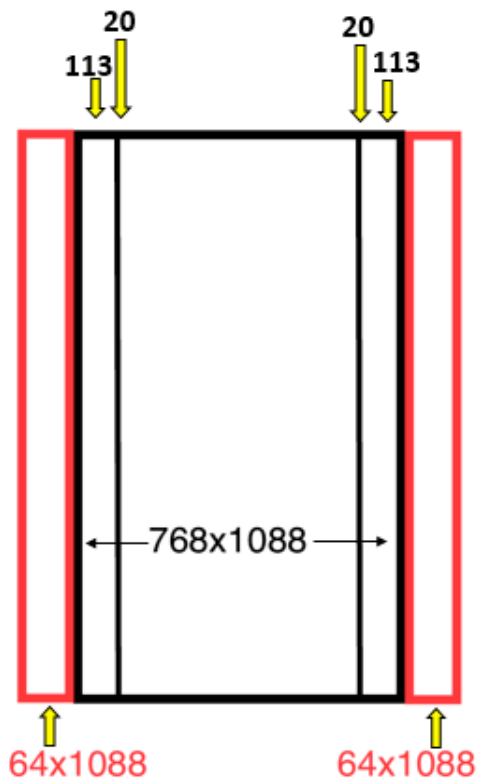

TECHNICAL INFO LED VIA CAPELLI

2 LEDWALLS (in front of each other)

896x1088 pixel

Image Legenda:

Side Black: Frontal Ledwall

Side Red: Lateral Ledwall

FORMAT: static images - images in motion

RESOLUTION: 90 Dpi

DIMENSION MINIMUM FONTS: minimum height 5 pixel and width 5 pixel

STATIC IMAGE FORMAT :

- Jpg
- Bmp
- Gif (no PDF)

VIDEO FORMAT :

No Audio

Frames: 24/25/30 x second

Format: MP4-Avi-Mov-H264

Send files to this e-mail (if files exceed 10Mb please use WeTransfer):