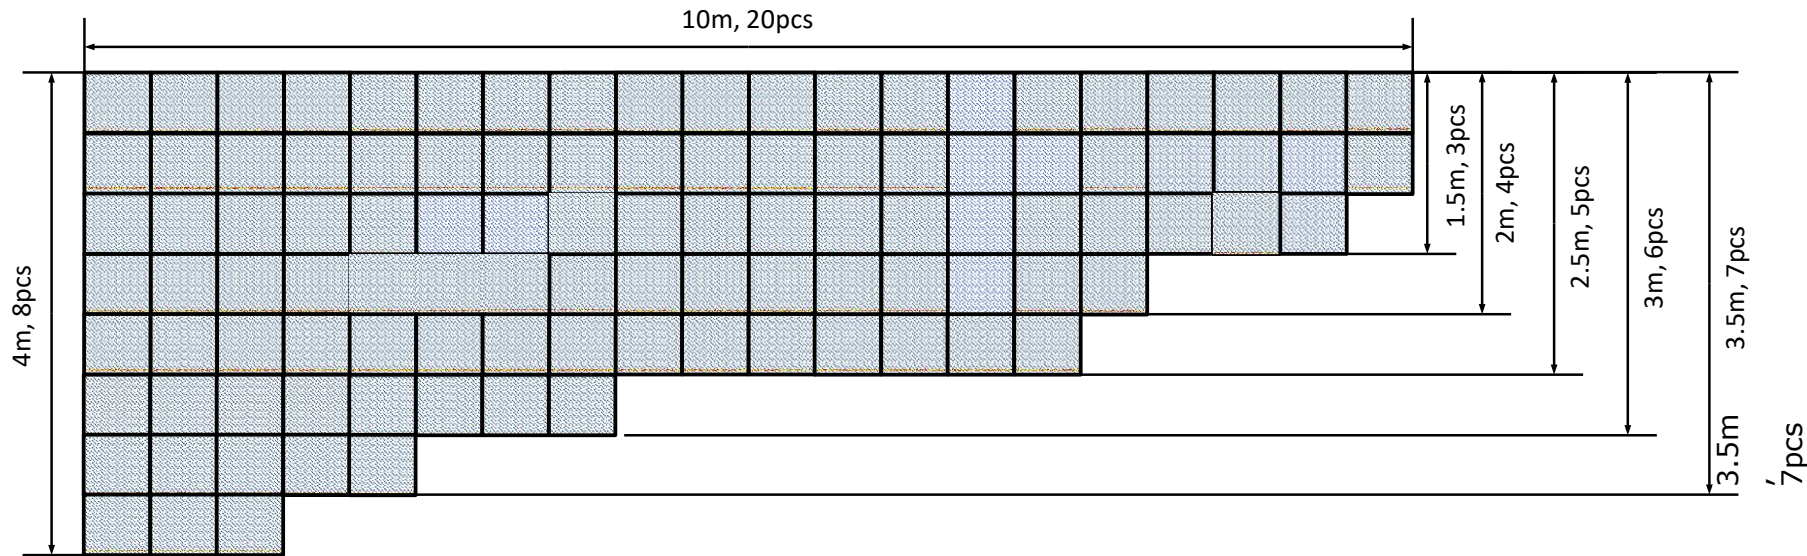

N 1 Led Wall stairs

(106 cabinets-irregular size)