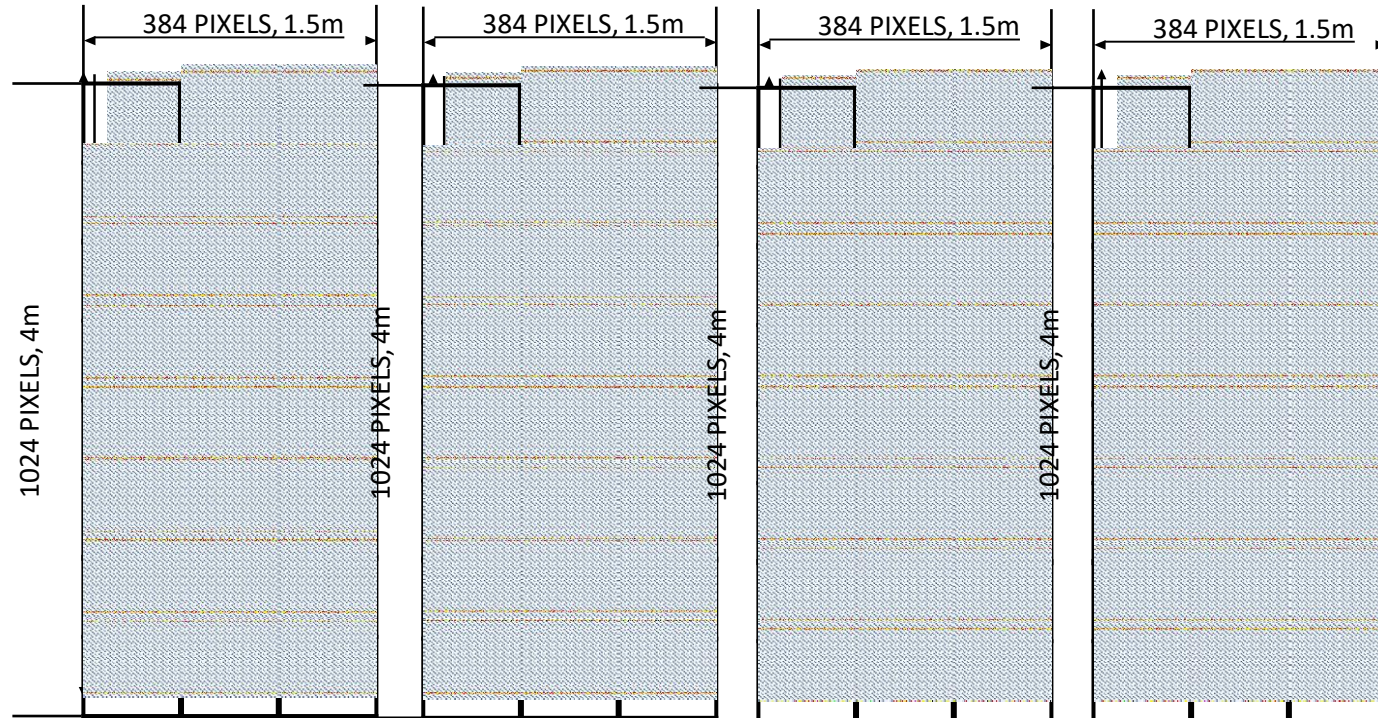

# CITY LIFE 2024

Product Sheets Rev 2

**SUMMARY TABLE**

<b>Position</b>	<b>Ledwall Name</b>	<b>Dimension (m)</b>	<b>Configuration (B x H)</b>	<b>Resolution (pixel)</b>	<b>Controller Model</b>	<b>Q.ty of Ledwall</b>
3 Torri Square	Square LED column	6,0 x 4,0  (4 sides, each 1.5 x 4.0)	12 x 8  (4 sides, each 3 x 8)	Total resolution 1536*1024  (384*1024 each side)	MCTRL660	3
3 Torri Square	Ledwall fr. Market	2,5 x 4,5	5 x 9	640*1152	MCTRL660	1
3 Torri Square	Ledwall Illy caffè	2,5 x 4,5	5 x 9	640*1152	MCTRL660	1
3 Torri Square	Ledwall Shopping District	4,5 x 4,5	9 x 9	1152*1152	MCTRL660	1
3 Torri Square	Ledwall fr. Grandvision	2,5 x 4,5	5 x 9	640*1152	MCTRL660	1
3 Torri Square	Ledwall stairs facing the square	Irregular configuration - dimensions of the circumscribed rectangle: 10 x 4	Irregular configuration:  106 cabinet	Irregular configuration:  resolution of the circumscribed rectangle: 2560*1024	MCTRL4K	1
3 Torri Square	Ledwall stairs side stairs 1	Irregular configuration - dimensions of the circumscribed rectangle: 5.5 x 2.5	Irregular configuration:  45 cabinet	Irregular configuration:  resolution of the circumscribed rectangle: 1408*640	MCTRL4K	1
3 Torri Square	Ledwall stairs side stairs 2	Irregular configuration - dimensions of the circumscribed rectangle: 8.5 x 5.5	Irregular configuration:  157 cabinet	Irregular configuration:  resolution of the circumscribed rectangle: 2176*1408	MCTRL4K	1
3 Torri Square	Ledwall stairs Metro 1	2,0 x 3,5	4 x 7	512*896	MCTRL660	2
3 Torri Square	Ledwall stairs Metro 2	3,5 x 3,5	7 x 7	896*896	MCTRL660	1
3 Torri Square	Ledwall Vapore	8,0 x 4,5	16 x 9	2048*1152	MCTRL4K	1

## DETAILS

- Type: square columns
- 4 faces composed of 3x8 cabinet
- Single face format: 1.50x4.00
- Single face pixel: 384x1,024 (each side)
- Total format: 6x4.00
- Total system pixel: 1536x1024
- File format:(1536x1024 pixel): Jpg, Mp4
- Minimum resolution: 70DPI
- Maximum image format: 12,300kbps