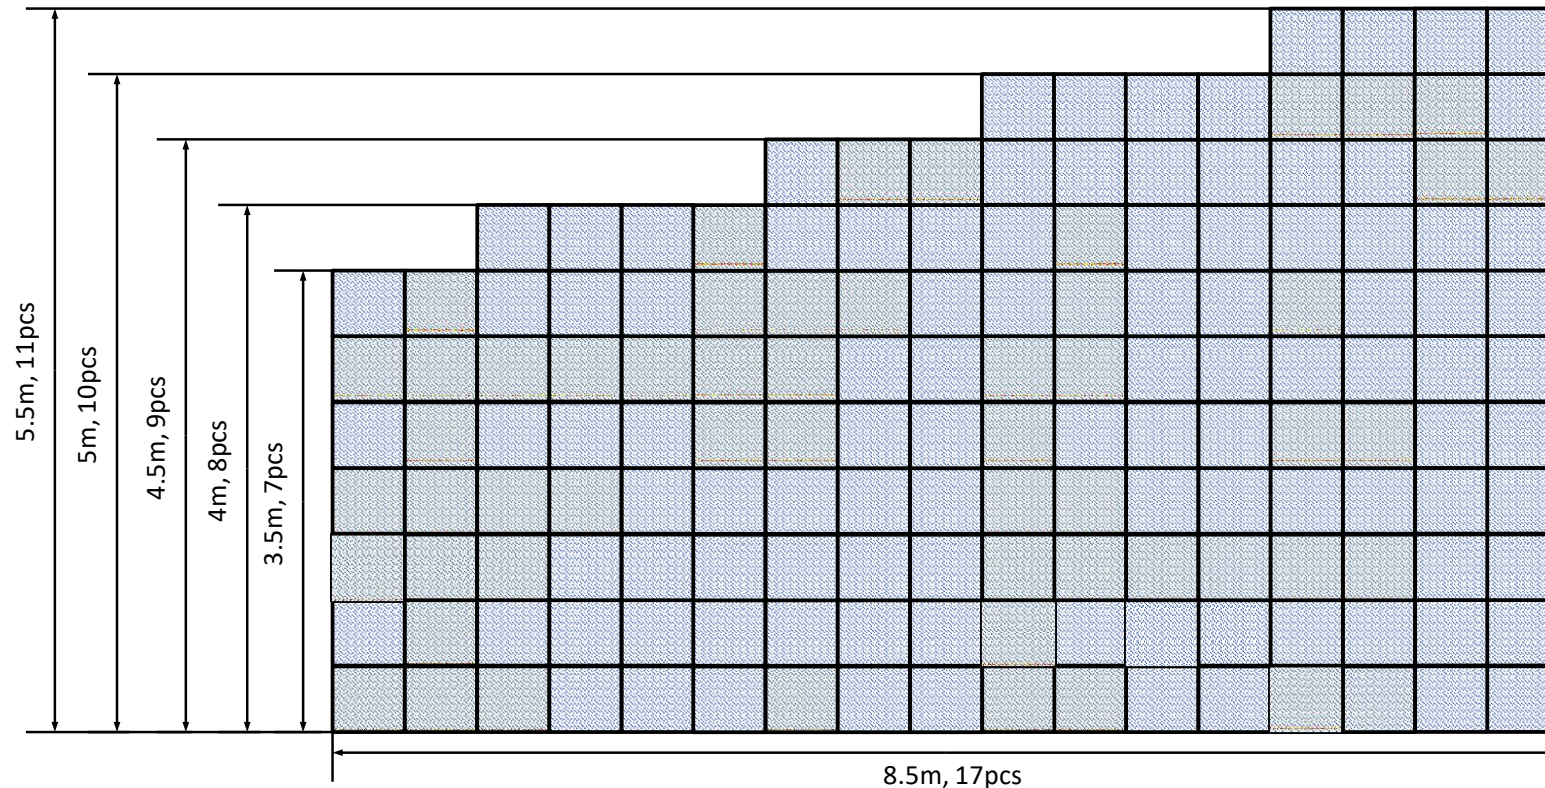

N. 1 LED WALL stairs – Front Square 1

(157 cabinets-irregular size)