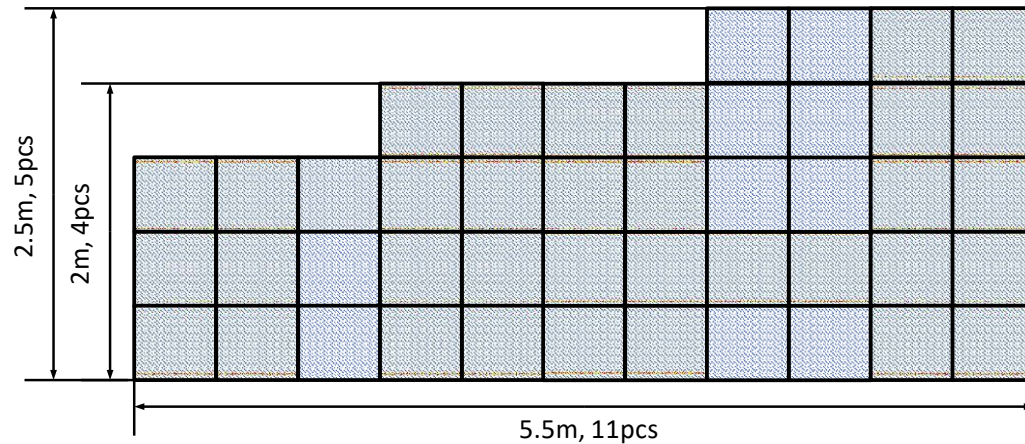

N. 1 LED WALL stairs – Front Square 1

(45 cabinets-irregular size)