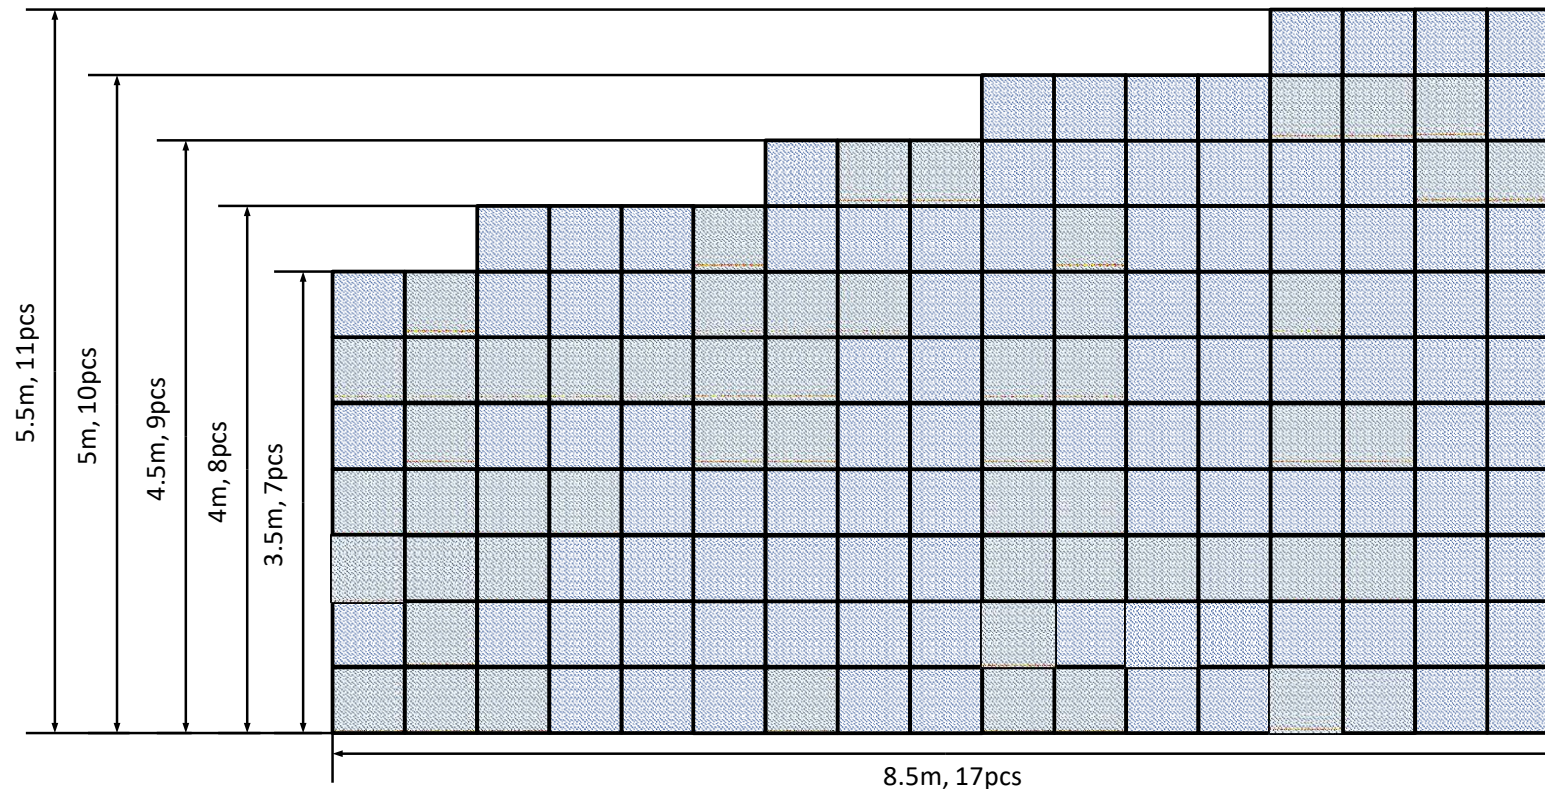

N. 1 LED WALL stairs – Front Square 1

(157 cabinets-irregular size)