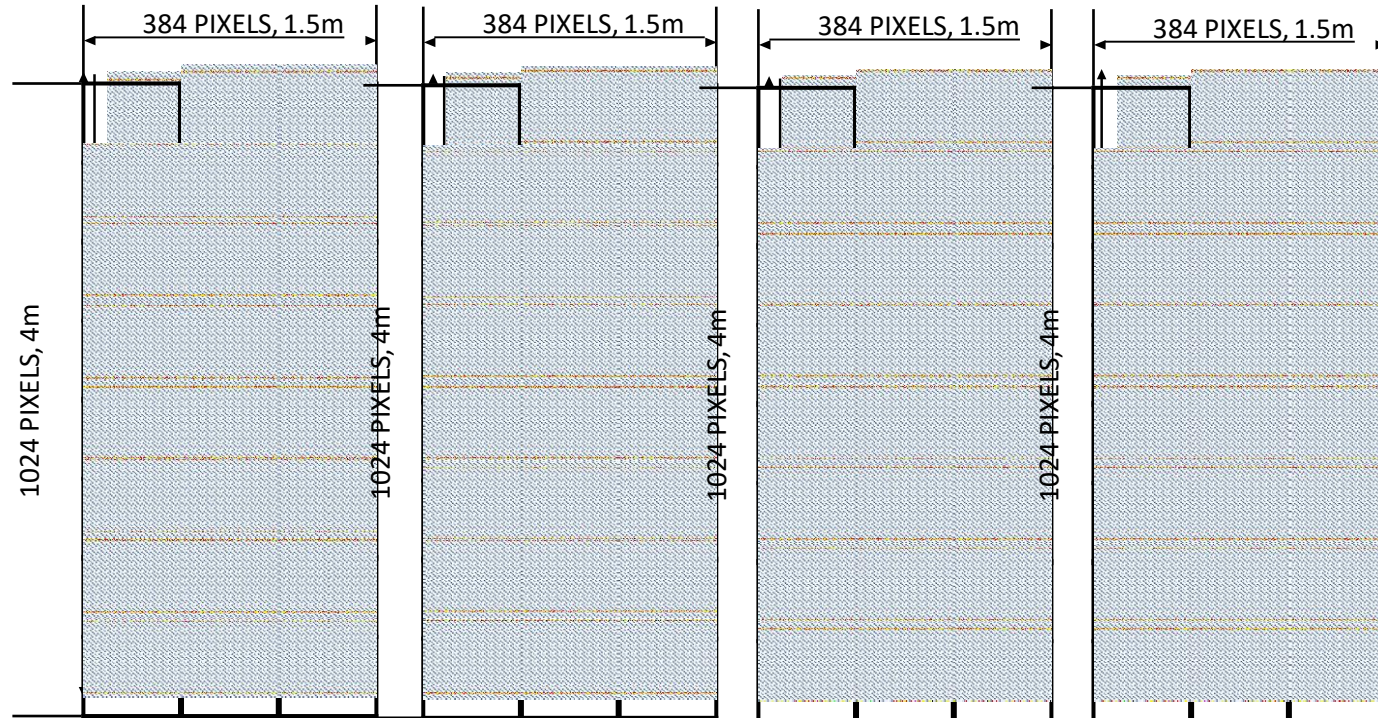

CITY LIFE

Product Sheets

SUMMARY TABLE

Position	Ledwall Name	Dimension (m)	Configuration (B x H)	Resolution (pixel)	Controller Model	Q.ty of Ledwall
3 Torri Square	Square LED column	6,0 x 4,0 (4 sides, each 1.5 x 4.0)	12 x 8 (4 sides, each 3 x 8)	Total resolution 1536*1024 (384*1024 each side)	MCTRL660	3
3 Torri Square	Ledwall fr. Market	2,5 x 4,5	5 x 9	640*1152	MCTRL660	1
3 Torri Square	Ledwall Illy caffè	2,5 x 4,5	5 x 9	640*1152	MCTRL660	1
3 Torri Square	Ledwall Shopping District	4,5 x 4,5	9 x 9	1152*1152	MCTRL660	1
3 Torri Square	Ledwall fr. Grandvision	2,5 x 4,5	5 x 9	640*1152	MCTRL660	1
3 Torri Square	Ledwall stairs facing the square	Irregular configuration - dimensions of the circumscribed rectangle: 10 x 4	Irregular configuration: 106 cabinet	Irregular configuration: resolution of the circumscribed rectangle: 2560*1024	MCTRL4K	1
3 Torri Square	Ledwall stairs side stairs 1	Irregular configuration - dimensions of the circumscribed rectangle: 5.5 x 2.5	Irregular configuration: 45 cabinet	Irregular configuration: resolution of the circumscribed rectangle: 1408*640	MCTRL4K	1
3 Torri Square	Ledwall stairs side stairs 2	Irregular configuration - dimensions of the circumscribed rectangle: 8.5 x 5.5	Irregular configuration: 157 cabinet	Irregular configuration: resolution of the circumscribed rectangle: 2176*1408	MCTRL4K	1
3 Torri Square	Ledwall stairs Metro 1	2,0 x 3,5	4 x 7	512*896	MCTRL660	2
3 Torri Square	Ledwall stairs Metro 2	3,5 x 3,5	7 x 7	896*896	MCTRL660	1
3 Torri Square	Ledwall Vapore	8,0 x 4,5	16 x 9	2048*1152	MCTRL4K	1

N. 3 SQUARE COLUMNS x 4 faces

LED wall has 4 sides, each 3x8 cab.

DETAILS

- Type: square columns
- 4 faces composed of 3x8 cabinet
- Single face format: 1.50x4.00
- Single face pixel: 384x1,024 (each side)
- Total format: 6x4.00
- Total system pixel: 1536x1024
- File format:(1536x1024 pixel): Jpg, Mp4
- Minimum resolution: 70DPI
- Maximum image format: 12,300kbps